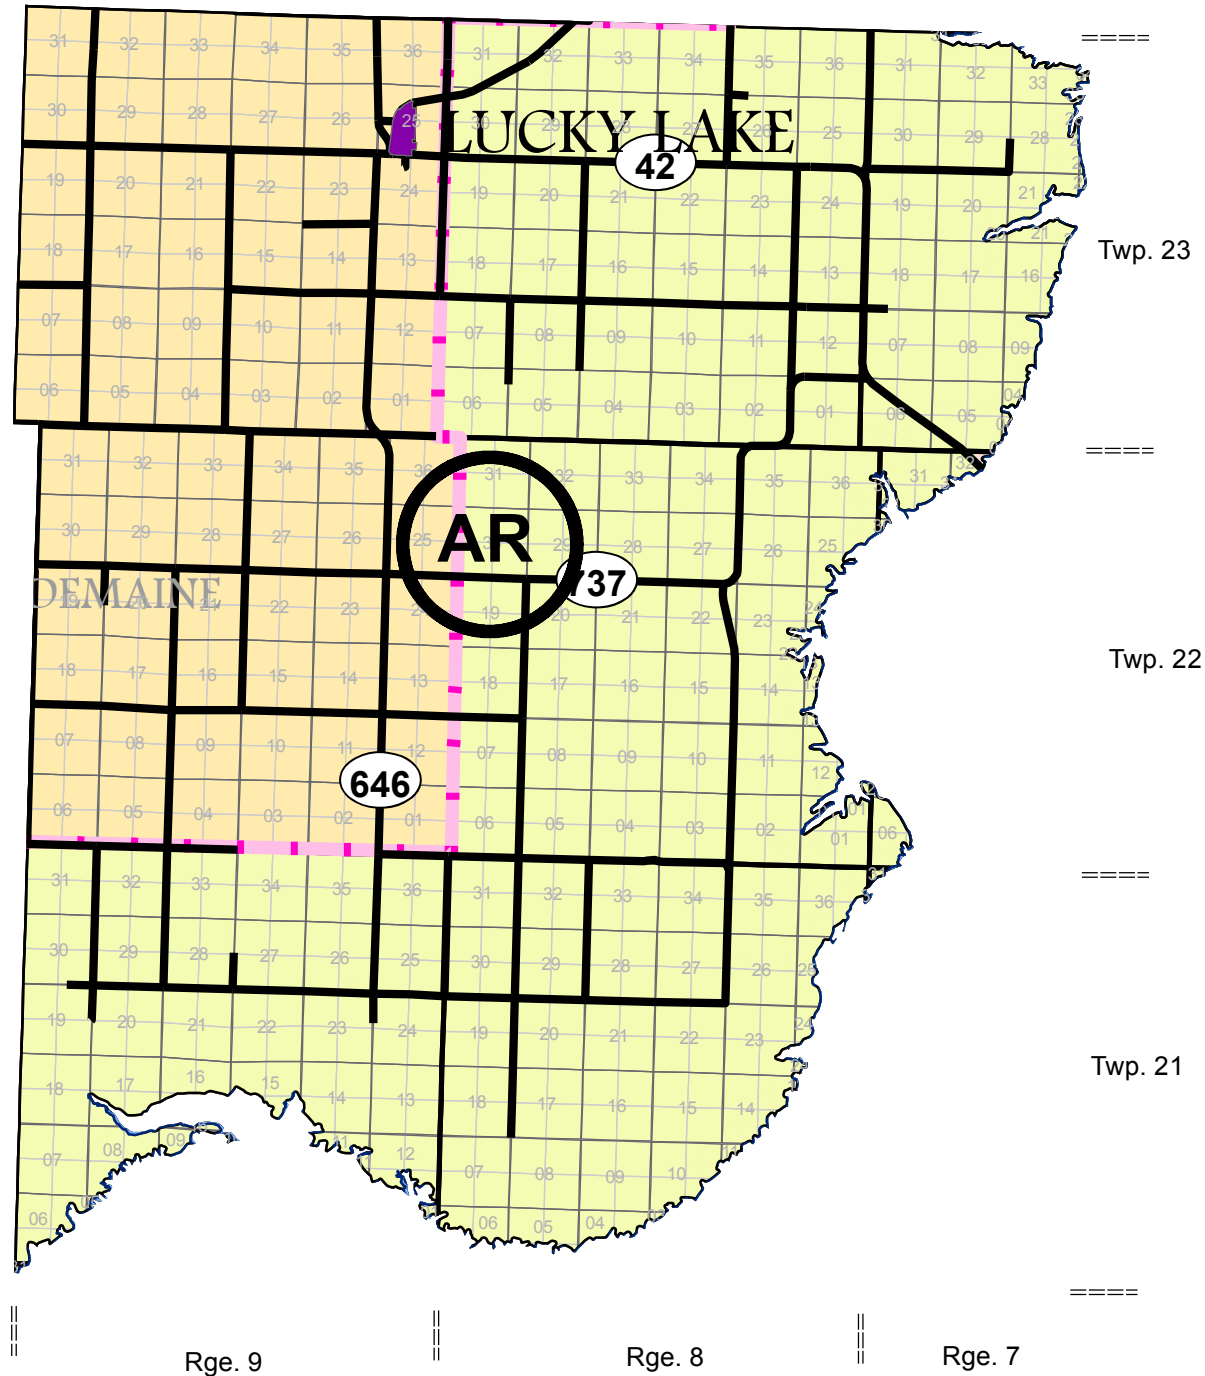

# RM OF CANAAN ZONING MAP

**LEGEND**

- Urban Municipality
- First Nation
- Roads
- Reservoir Development Area Outline
- Agricultural / Resource District (AR)

**Reservoir Development Area Zoning**

- Commercial
- Highway Commercial District
- Industrial
- Institutional Recreation
- Large Acreage Agricultural
- Limited Commercial
- Public Recreation
- Residential
- Residential Recreation
- Small Acreage Agricultural

1:175,000

Rge. 9

Rge. 8

Rge. 7