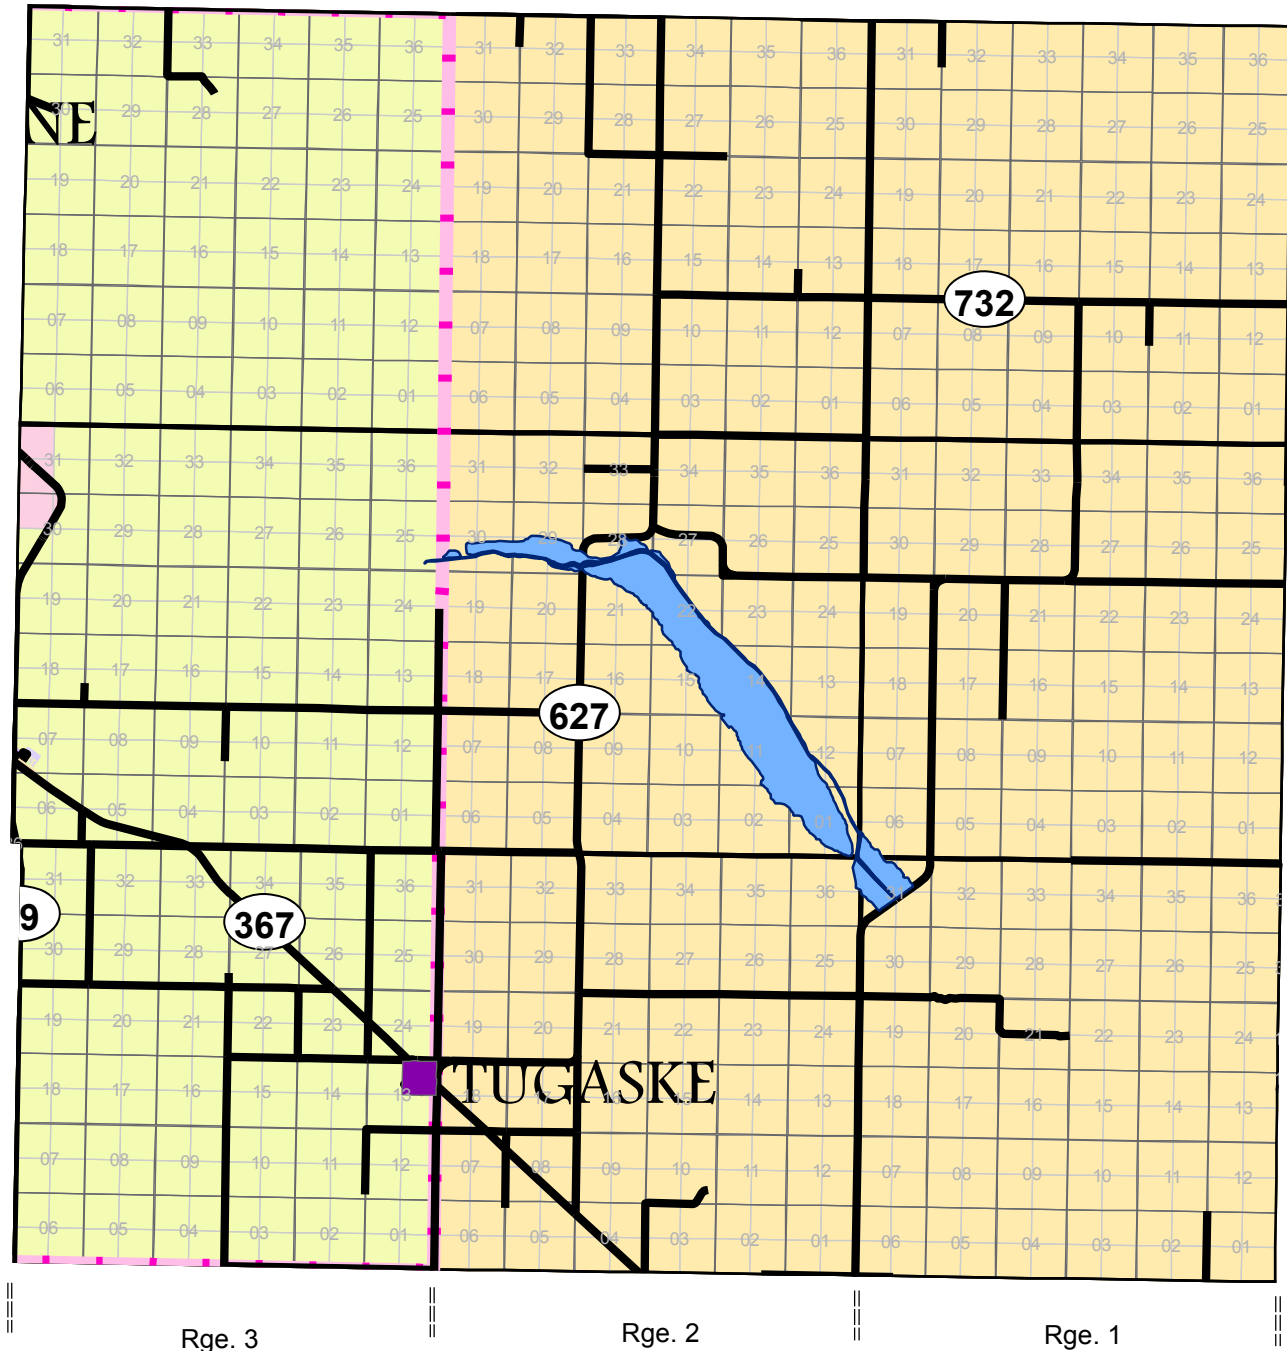

RM OF HURON ZONING MAP

LEGEND

- Roads
- Urban Municipality
- First Nation
- Waterbody
- Reservoir Development Area Outline
- Agricultural / Resource District (AR)

Reservoir Development Area Zoning

- Commercial
- Highway Commercial District
- Industrial
- Institutional Recreation
- Large Acreage Agricultural
- Limited Commercial
- Public Recreation
- Residential
- Residential Recreation
- Small Acreage Agricultural

1:175,000

=====
Twp. 24
=====
Twp. 23
=====
Twp. 22
=====

Rge. 3 Rge. 2 Rge. 1