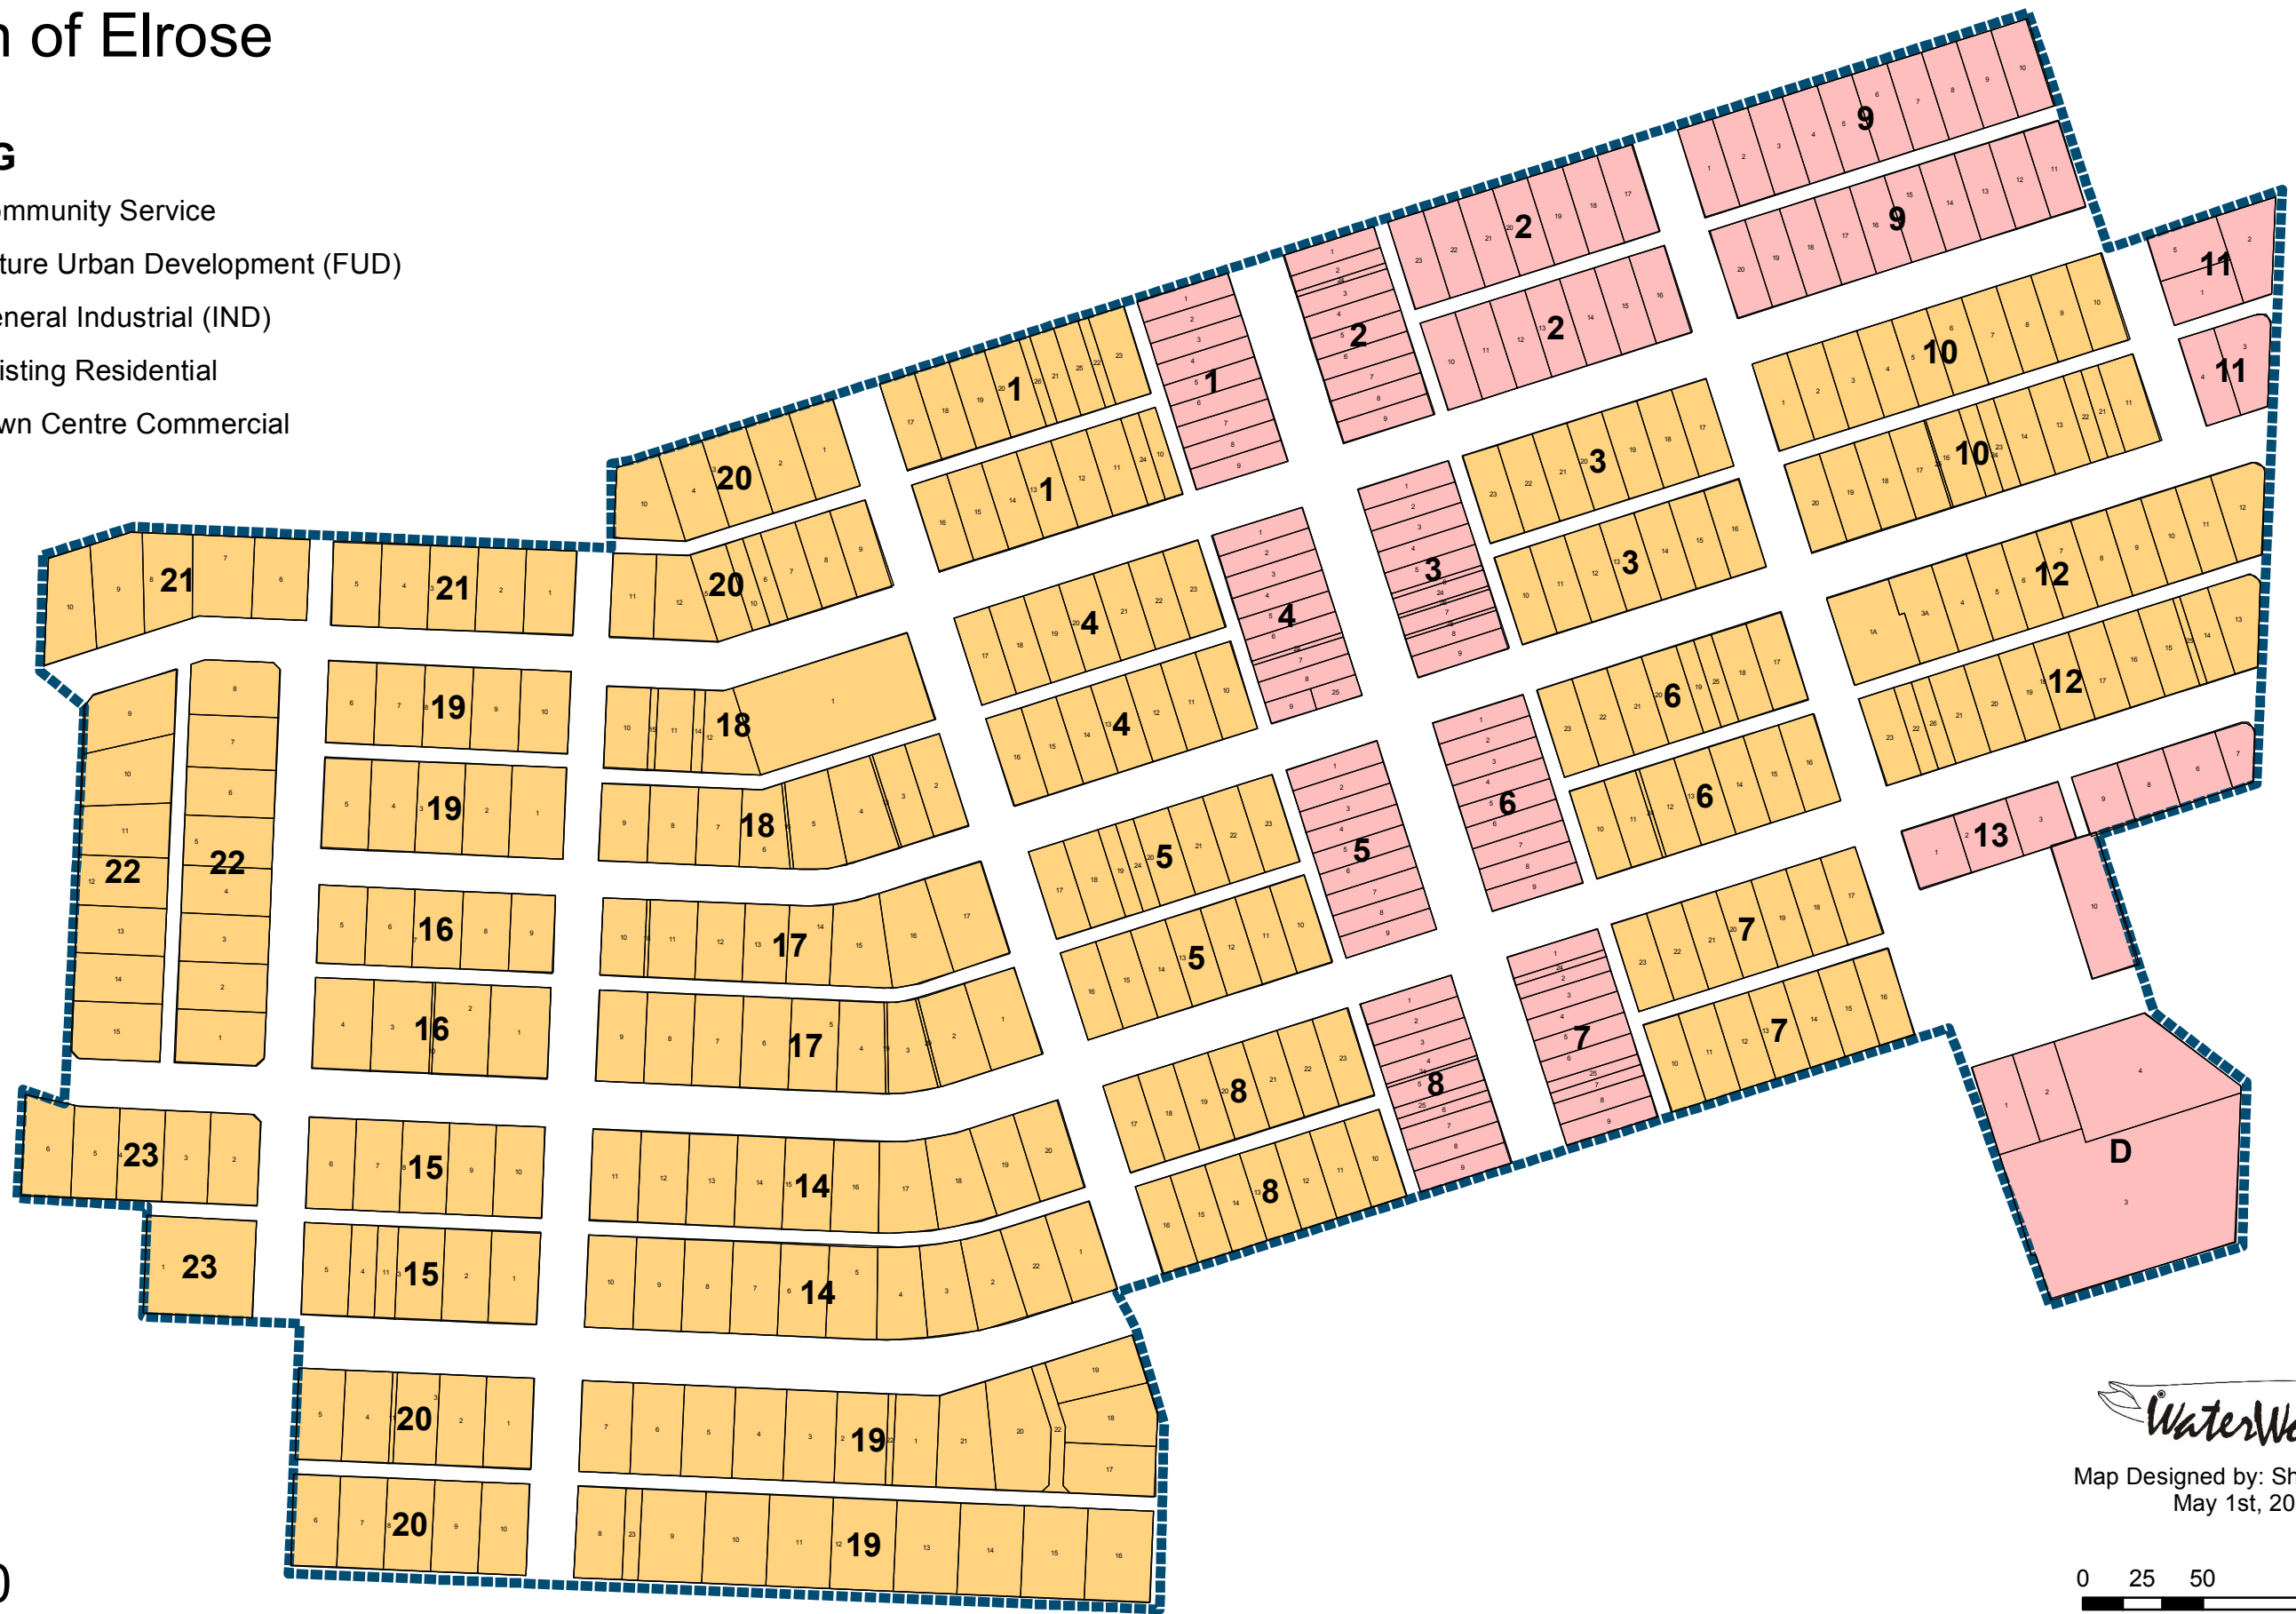

Town of Elrose

ZONING

-  Community Service
-  Future Urban Development (FUD)
-  General Industrial (IND)
-  Existing Residential
-  Town Centre Commercial

1:2,800

Map Designed by: Shanda Boon
May 1st, 2013